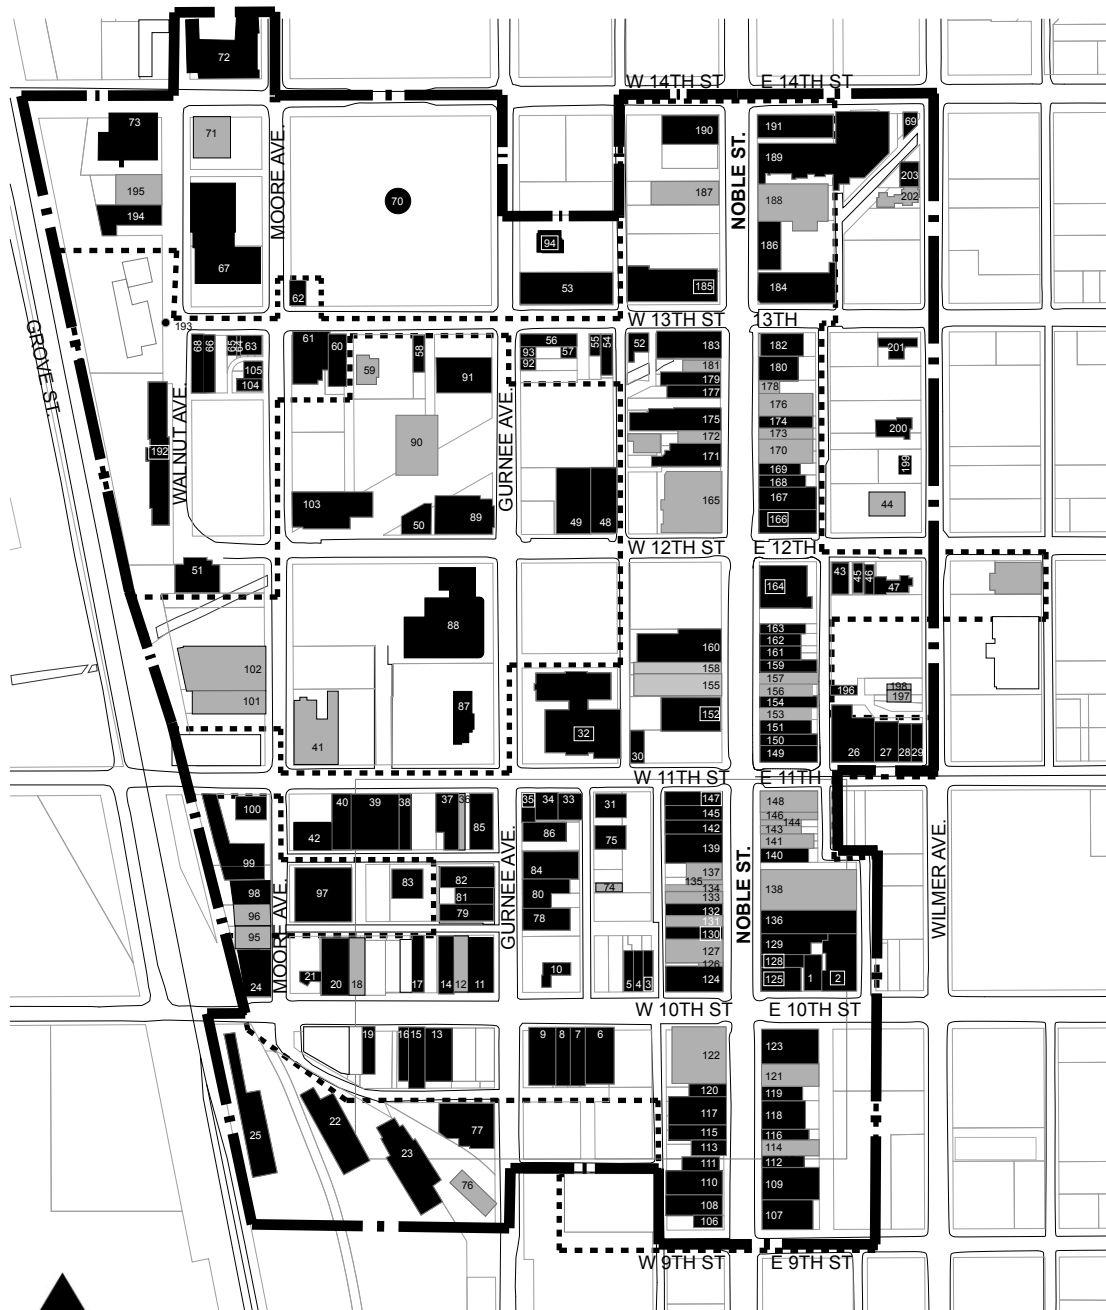

Historic Resource Map

Downtown Anniston, Alabama

DOWNTOWN ANNISTON HISTORIC DISTRICT EXPANDED BOUNDARIES, 2009

- Revised Boundary
- Former Boundary
- Contributing Resource
- Noncontributing Resource
- Individually Listed in the NR